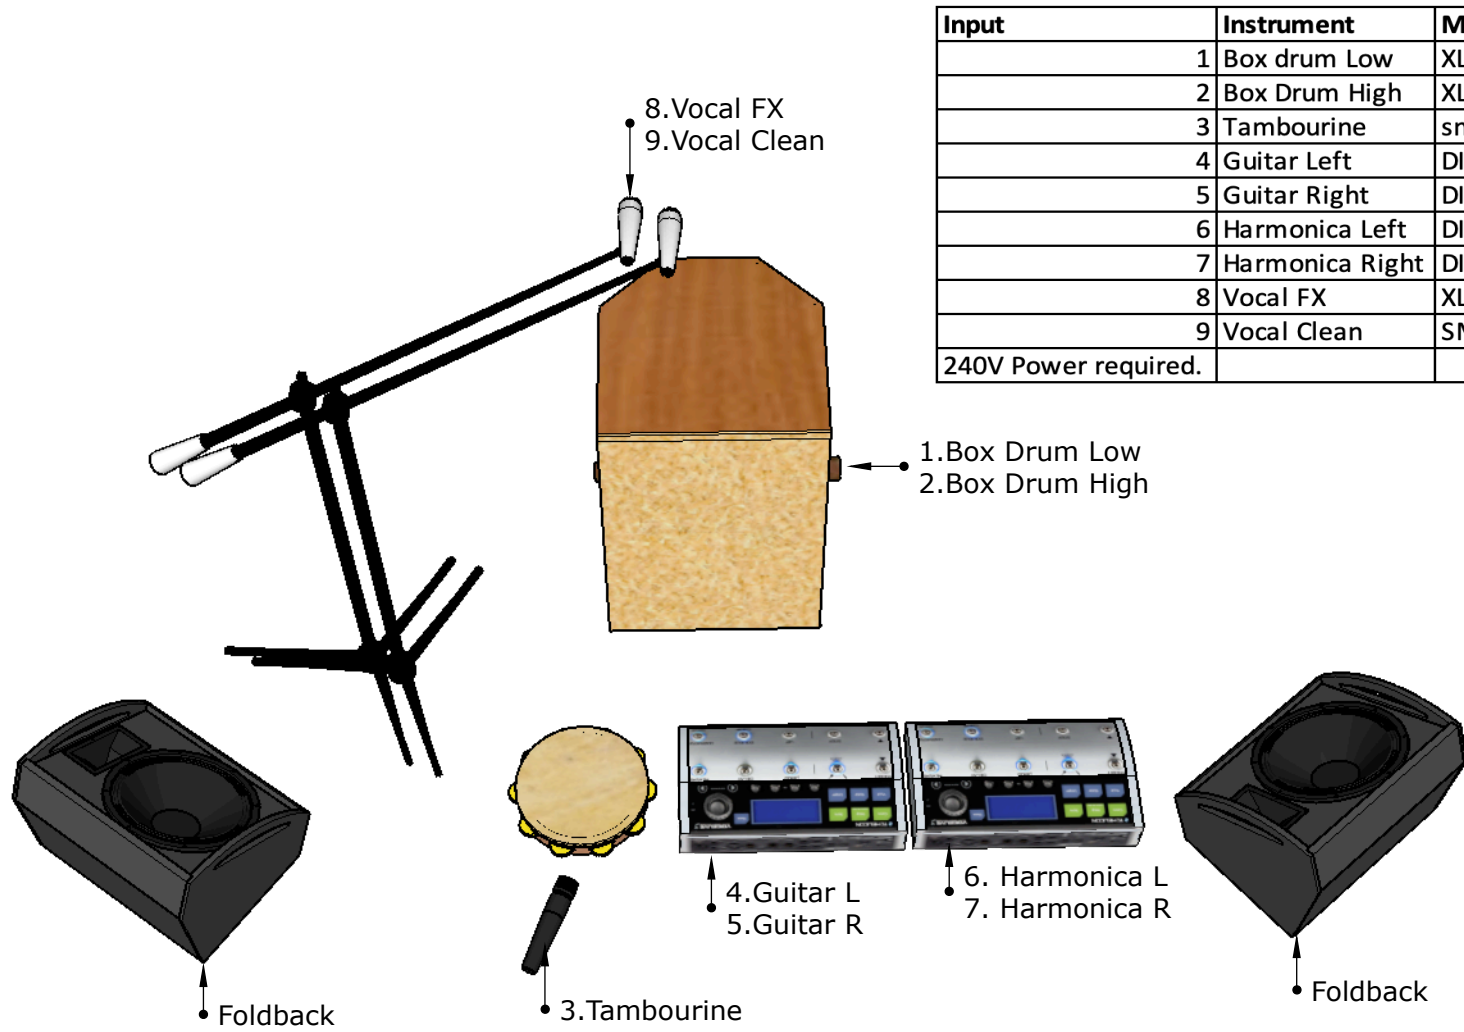

Juzzie Smith

Input	Instrument	Microphone	Stand
1	Box drum Low	XLR for own Mic	
2	Box Drum High	XLR for own Mic	
3	Tambourine	sm57	Short Boom
4	Guitar Left	DI	
5	Guitar Right	DI	
6	Harmonica Left	DI	
7	Harmonica Right	DI	
8	Vocal FX	XLR for own Mic	Tall boom
9	Vocal Clean	SM58	Tall boom
240V Power required.			